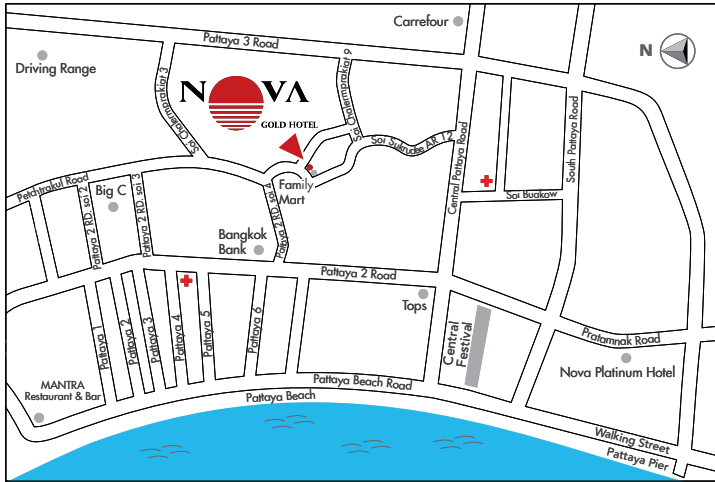

FACT SHEET

LOCATION

Nova Gold Hotel is a landmark low-rise property offering a stylish accommodation experience in Pattaya. This 4-star boutique hotel features 77 comfortably designed rooms with private balconies, ideal for both short visits and longer stays.

Located in central Pattaya, Nova Gold Hotel is just a 10 minute stroll from the beach with several shopping malls easily accessible on foot or with the hotel's complimentary golf cart shuttle service. North Pattaya's entertainment district is just a 5 minute walk from the hotel, the hotel offers a free shuttle bus service to Central Festival Beach.