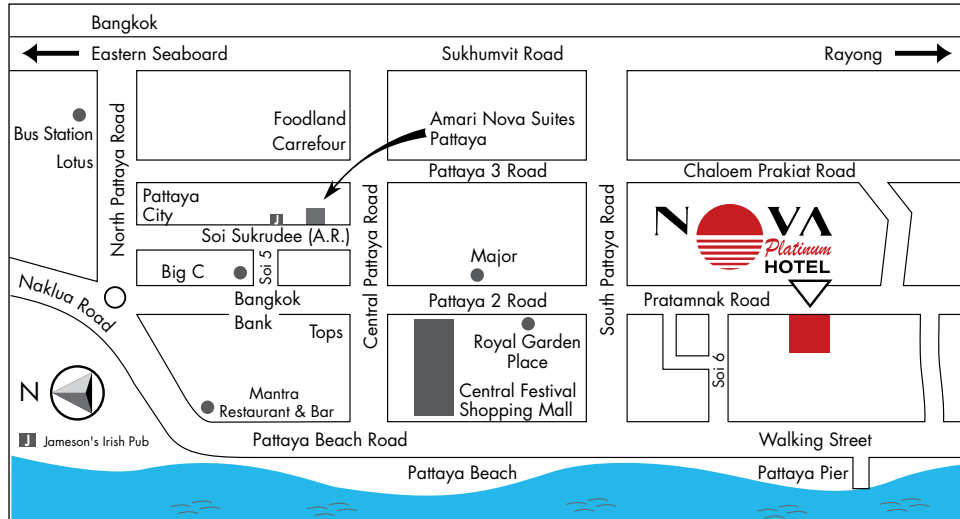

FACT SHEET

LOCATION

Nova Platinum Hotel is a stylish first class hotel, located in South Pattaya. This low-rise property, with three separate wings each with their own check-in and lobby, provides an excellent stay for both business and leisure travellers. With its convenient location, guests can reach the main Pattaya entertainment (Walking Street) and shopping district within a short walk, as well as the pier, which provides access to nearby islands.

Tel: +66 (0) 3871 1345

Fax: +66 (0) 3871 1346

Email: reservations@novaplatinum.amari.com

TRANSPORTATION

From	Distance	Time	By
Suvarnabhumi International Airport, Bangkok	125 km	1.5 hrs	Car
U-Thapao International Airport, Pattaya	45 km	45 mins	Car
Bali Hai Pier Bangkok	300 m	5 mins	Car
Bangkok	145 km	2.5 hrs	Car
Bangkok-Pattaya Hospital	5 km	15 mins	Car
Bang Saen	50 km	1 hr	Car
Central Festival Shopping Mall	1.5 km	5 mins	Car
Floating Market	10 km	15 mins	Car
Jomtien Beach	2 km	10 mins	Car
Pattaya Exhibition and Convention Hall	5 km	20 mins	Car
Pattaya Memorial Hospital	800 m	10 mins	Car
Rayong	60 km	1 hr	Car
Siam Country Club	20 km	30 mins	Car
Sri Racha Tiger Zoo	20 km	30 mins	Car
Koh Samet Island	80 km	1.5 hrs	Car/Ferry
Koh Lan Island	10 km	15 mins	Boat
Mike Shopping Centre	700 m	10 mins	Walk
Royal Garden Shopping Mall	500 m	10 mins	Walk
Walking Street	300 m	5 mins	Walk